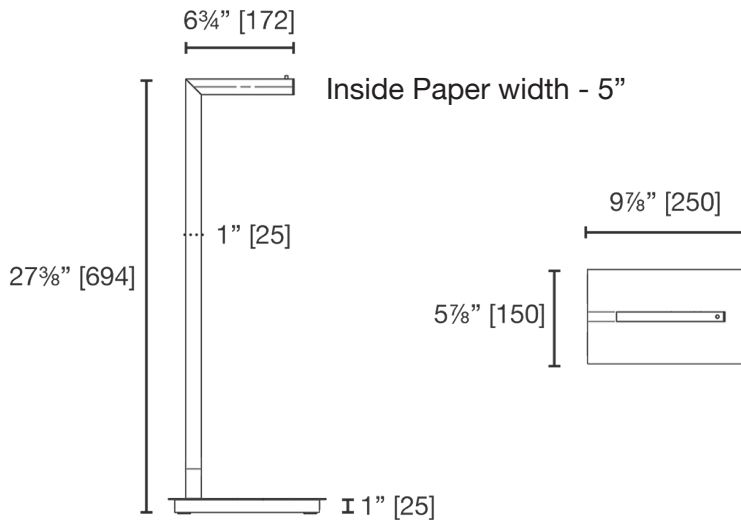

boutique

Floor Stand Paper Holder -square
9001N ____ (specify finish)

LALOO ACCESSORIES
SERVICE@LALOO.CA
866-305-2566

Matte Black

Available Finishes

-  C chrome
-  PN polished nickel
-  BN brushed nickel
-  GD polished gold
-  BG brushed gold
-  MB matte black
-  MC matte black & chrome
-  MG matte black & brushed gold
-  SG stone grey
-  WF white frost

Complementary Accessories

Rectangular Shower Caddy
CB3432

Floor Towel Stand - square
9000

Use metric dimensions for greatest accuracy. Specifications are subject to change without notice.

A
CELEBRATION
of ART &
FUNCTION