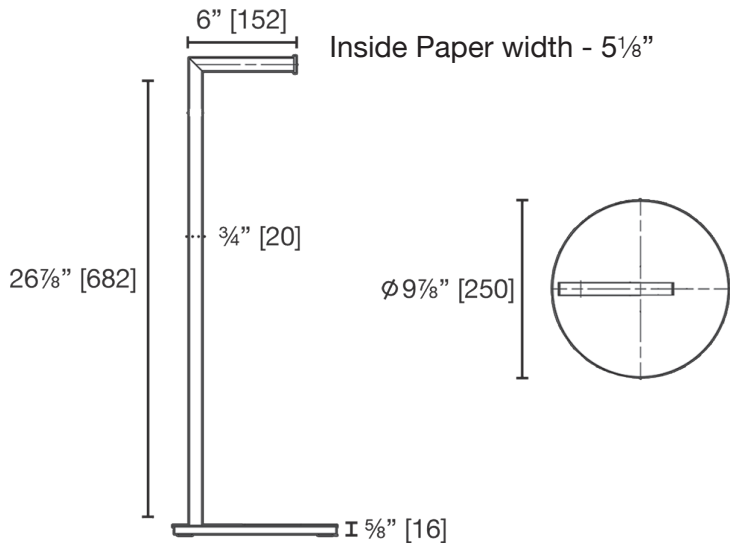

boutique

Floor Stand Paper Holder -round
9007N ____ (specify finish)

LALOO ACCESSORIES
SERVICE@LALOO.CA
866-305-2566