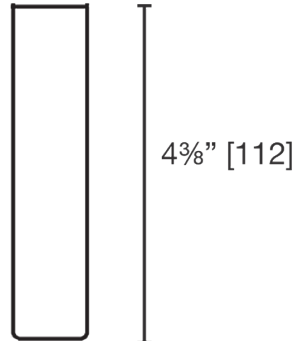

Jazz

Porcelain Soap Dish & Holder

J1885 ____ (specify finish)

LALOO ACCESSORIES

SERVICE@LALOO.CA

866-305-2566

6¼" [160]

1" [25]