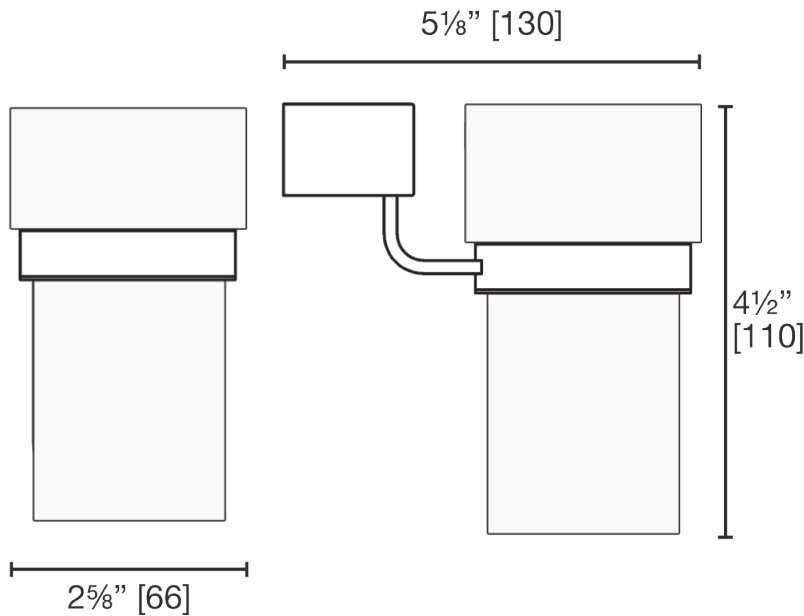

boutique

Tumbler and Holder

K9384 _____ [specify finish]

Complements Hero and Steele II collection.

Complementary Accessories

Hero Collection includes:

- single towel bar (small)
- single towel bar (medium)
- single towel bar
- double towel bar
- robe hook
- hand towel ring
- paper holder
- towel shelf

WF white frost

SG stone grey

*Use metric dimensions for
greatest accuracy.
Specifications are subject to
change without notice.*

A
CELEBRATION
of ART &
FUNCTION